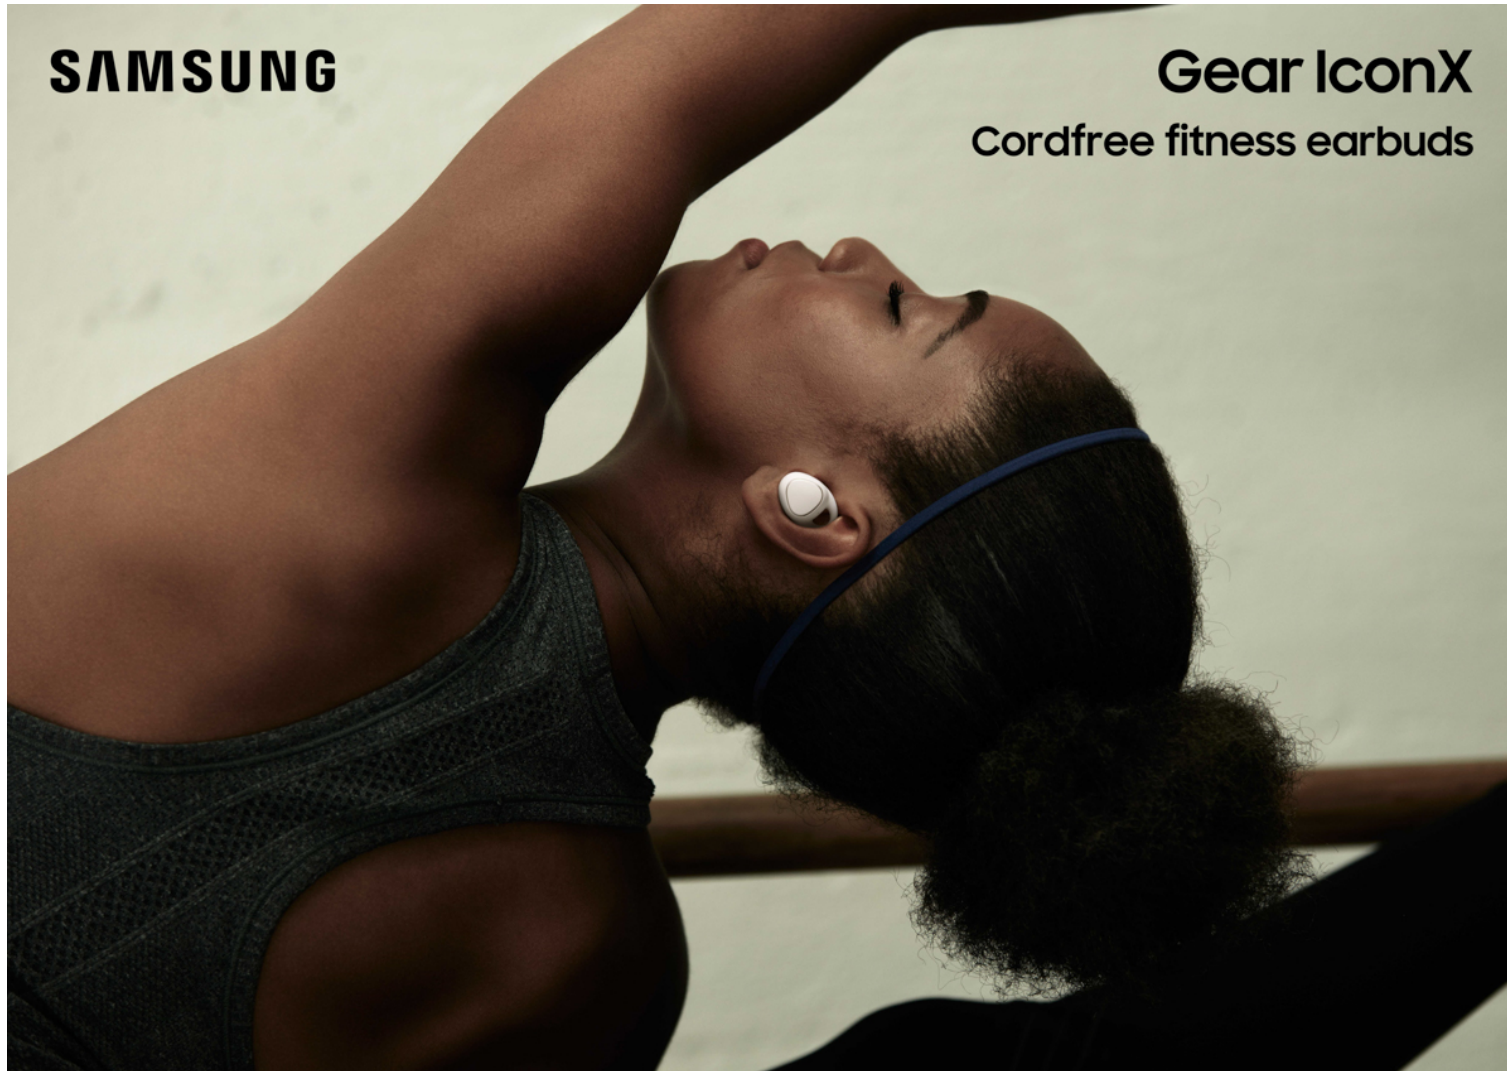

**SAMSUNG**

**Gear IconX**  
Cordfree fitness earbuds

**TURE LILLEGRAVEN**

© Ture Lillegraven

**STUDIO**

LA/NYC  
(213) 713-7985  
ture@turelillegraven.com  
www.turelillegraven.com

**REPRESENTATION**

Anderson Hopkins  
(212) 431-5117  
john@andersonhopkins.com  
steph@andersonhopkins.com